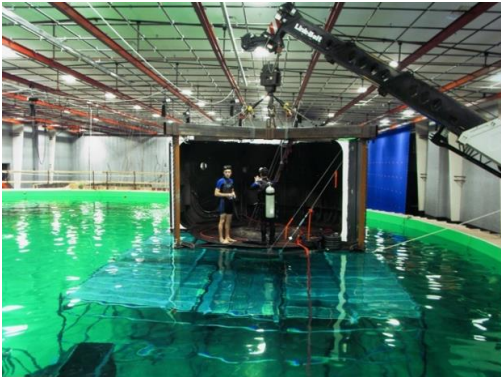

AVAILABLE NOW
Large Stages
Wilmington, NC
State incentive funds available

Available Immediately:

71,900 sq ft of unobstructed space across four stages

- 50-acre, full-service, turnkey production facility
- 10 purpose-built sound stages with 150,000 sq ft of column-free shooting space
- Support space with five furnished office suites, mills, set dec/prop, wardrobe
- World-class, local crew
- Local experienced production vendors
- Minutes from the airport, downtown and the beach
- Thousands of diverse shooting locations
- 10 acres of buildable wooded area on-site, with another adjacent 20 acres
- On-site, full-service, company-owned LEG. New equipment arriving weekly.
- Sound design studio with staff engineer for ADR, voice overs, editing and mixing
- Private fiber networks capable of speeds exceeding 1GB
- Free parking for staff, crew, show vehicles and transportation equipment
- 24/7 security

North Carolina TV/Film Incentive Grant Funds
Learn more

Diverse and unique locations

Wilmington offers a wide variety of desirable locations, particularly water, and EUE/Screen Gems is well-known for its water work. North Carolina boasts 322 miles of Atlantic coastline, pristine beaches, lakes, marshes, rivers and two major ports. These natural points of beauty are complemented by EUE/Screen Gems' two indoor water tanks located on separate stages.

Recent Productions Filmed at Wilmington Studios

The Summer I Turned Pretty, Seasons 1 & 2 AMAZON/WIIP	Hightown Seasons 2 & 3 LIONSGATE/STARZ	The Black Phone UNIVERSAL PICTURES
Florida Man Season 1 NETFLIX	Echoes NETFLIX	Scream 5 PARAMOUNT PICTURES
Our Kind of People Season 1 20TH TELEVISION/FOX	George and Tammy PARAMOUNT TELEVISION	International Space Station (ISS) LD ENTERTAINMENT